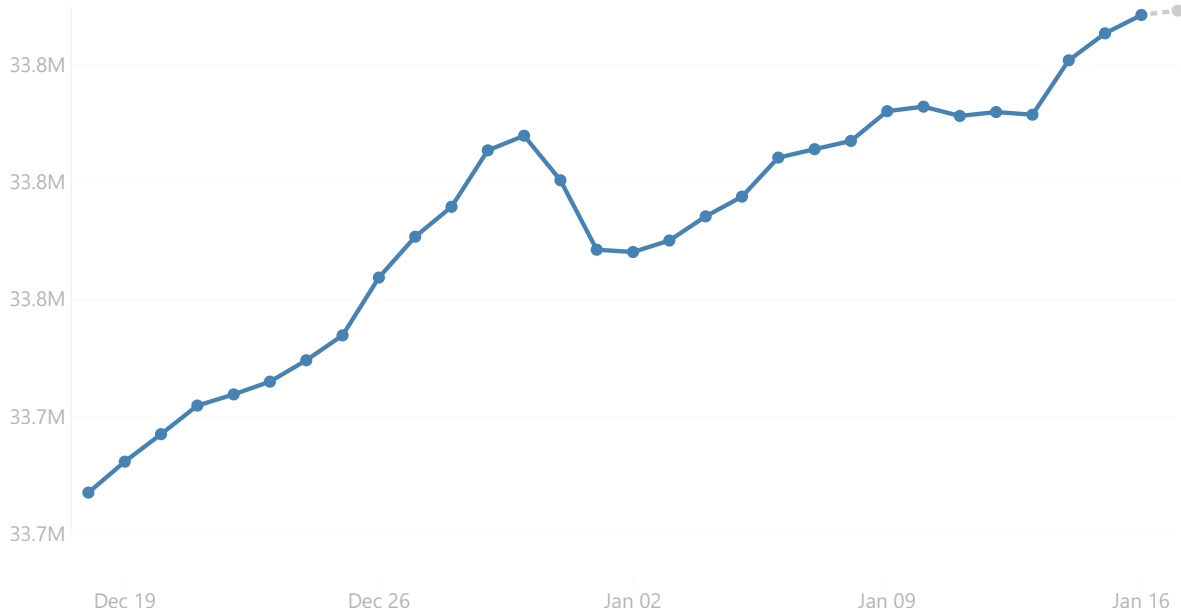

# FOLLOWERS

FOLLOWER GROWTH > 12/18/21 - 01/17/22

FOLLOWERS

**33.81M**

GROWTH

**+82.2K**

% GROWTH

**+0.24%**